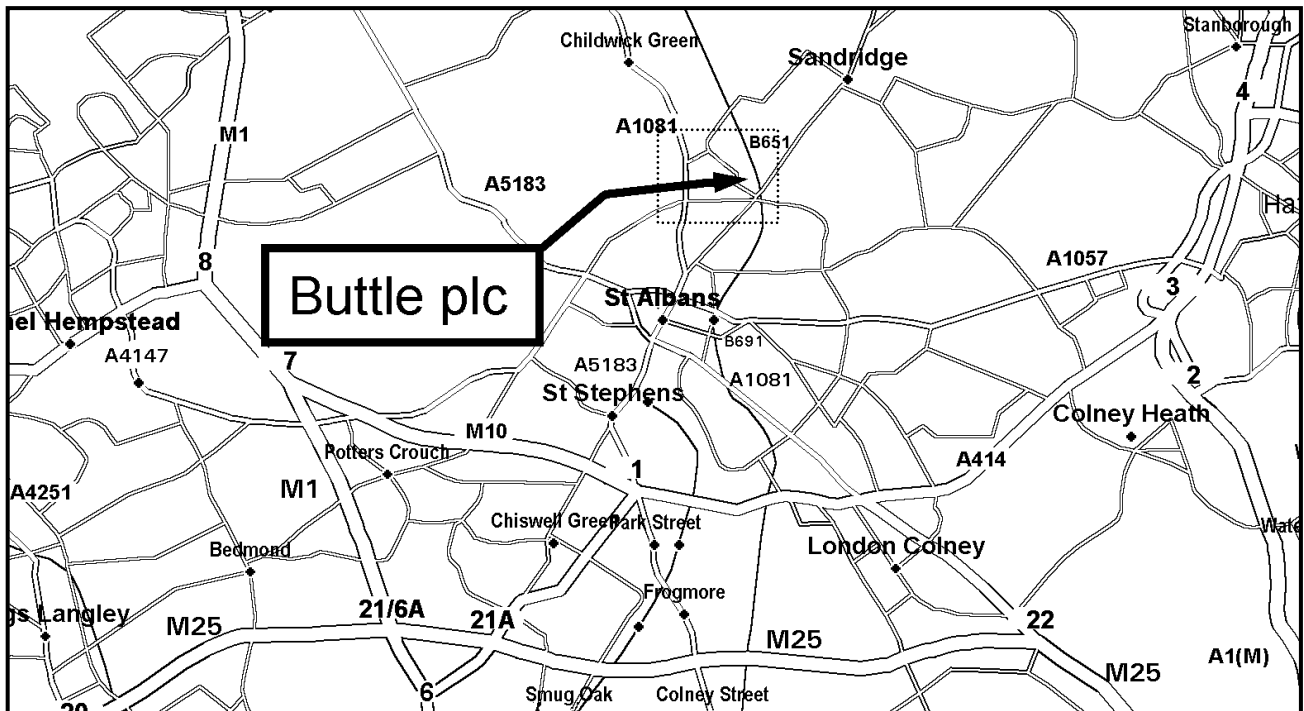

Buttle's

Timber and Builders Merchants

Soothouse Spring, St Albans, Herts AL3 6NX

Tel: 01727 844558 Fax: 01727 834248

E-mail: bee@buttle.co.uk Web: www.buttles.com

Exit M1 Southbound at J9, Northbound at J6. Exit M25 at J21 or J22. Exit A1(M) at J3. Follow signs for St Albans then for Valley Road Industrial Estate.

Buttle's Head Office, St Albans Branch and Distribution Centre are at the far end of Soothouse Spring off Valley Road.